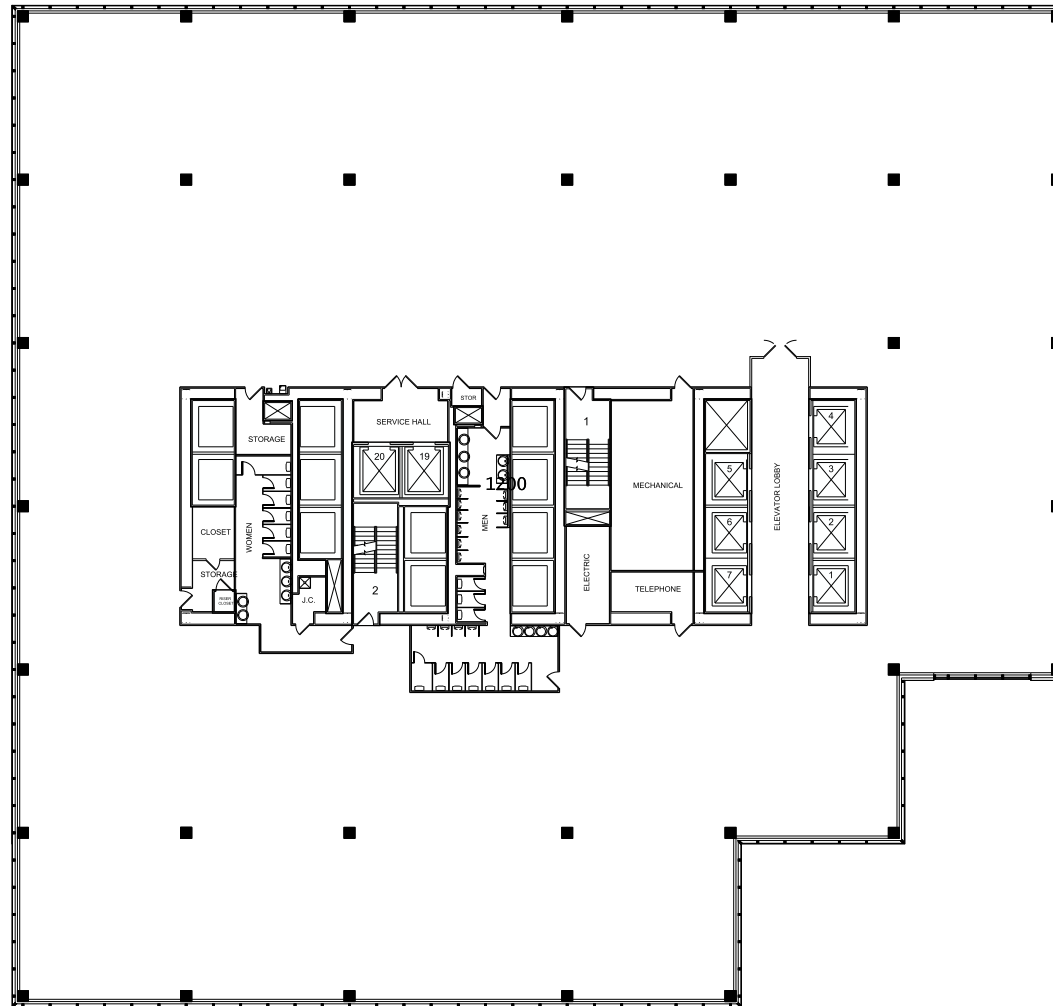

NEWPORT TOWER

12TH FLOOR — 37,875 RSF

WASHINGTON BOULEVARD

[VIRTUAL TOUR](#)
NEWPORTTOWERNJ.COM

FOR LEASING INFORMATION PLEASE CONTACT:

ROBERT RUDIN
201.508.5228
ROBERT.RUDIN@CUSHWAKE.COM

DAVID DEMATTEIS
201.460.3383
DAVID.DEMATTEIS@CUSHWAKE.COM