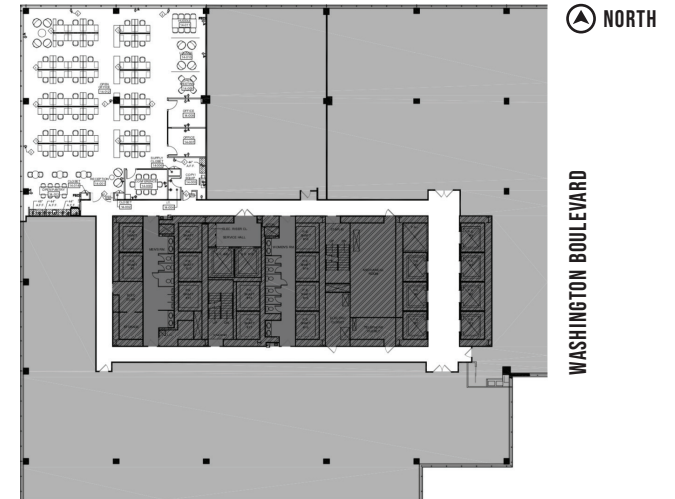

NEWPORT TOWER

14TH FLOOR - PREBUILT - 6,079 RSF

KEY PLAN

[VIRTUAL TOUR](#)
NEWPORTTOWERNJ.COM

FOR LEASING INFORMATION PLEASE CONTACT:

ROBERT RUDIN
201.508.5228
ROBERT.RUDIN@CUSHWAKE.COM

DAVID DEMATTEIS
201.460.3383
DAVID.DEMATTEIS@CUSHWAKE.COM