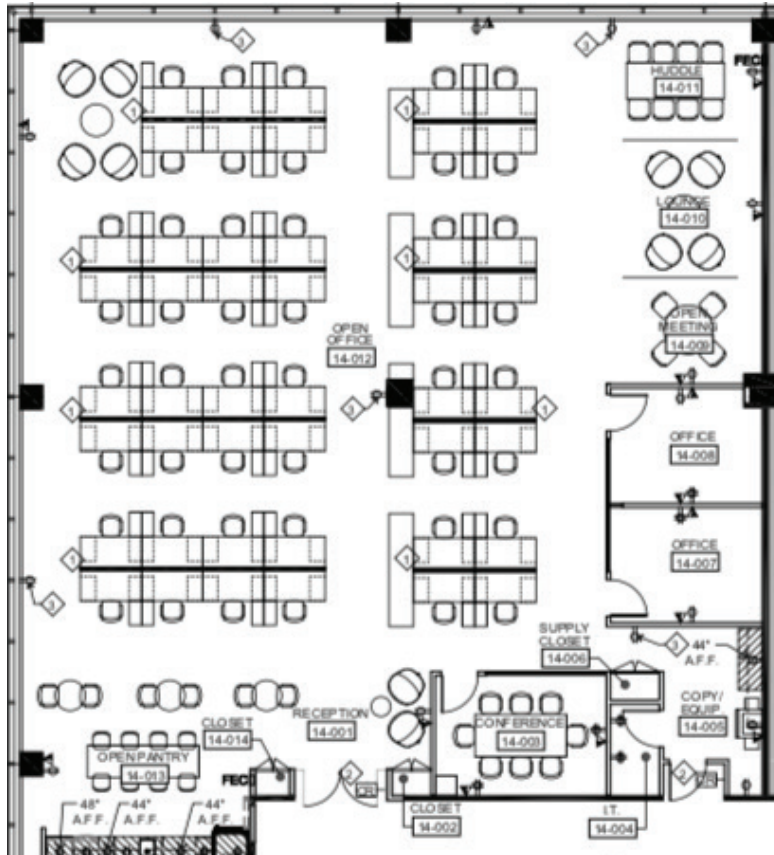

NEWPORT TOWER

14TH FLOOR - PREBUILT - 6,079 RSF

KEY PLAN

[VIRTUAL TOUR](#)
NEWPORTTOWERNJ.COM

FOR LEASING INFORMATION PLEASE CONTACT:

ROBERT RUDIN
201.508.5228
ROBERT.RUDIN@CUSHWAKE.COM

DAVID DEMATTEIS
201.460.3383
DAVID.DEMATTEIS@CUSHWAKE.COM